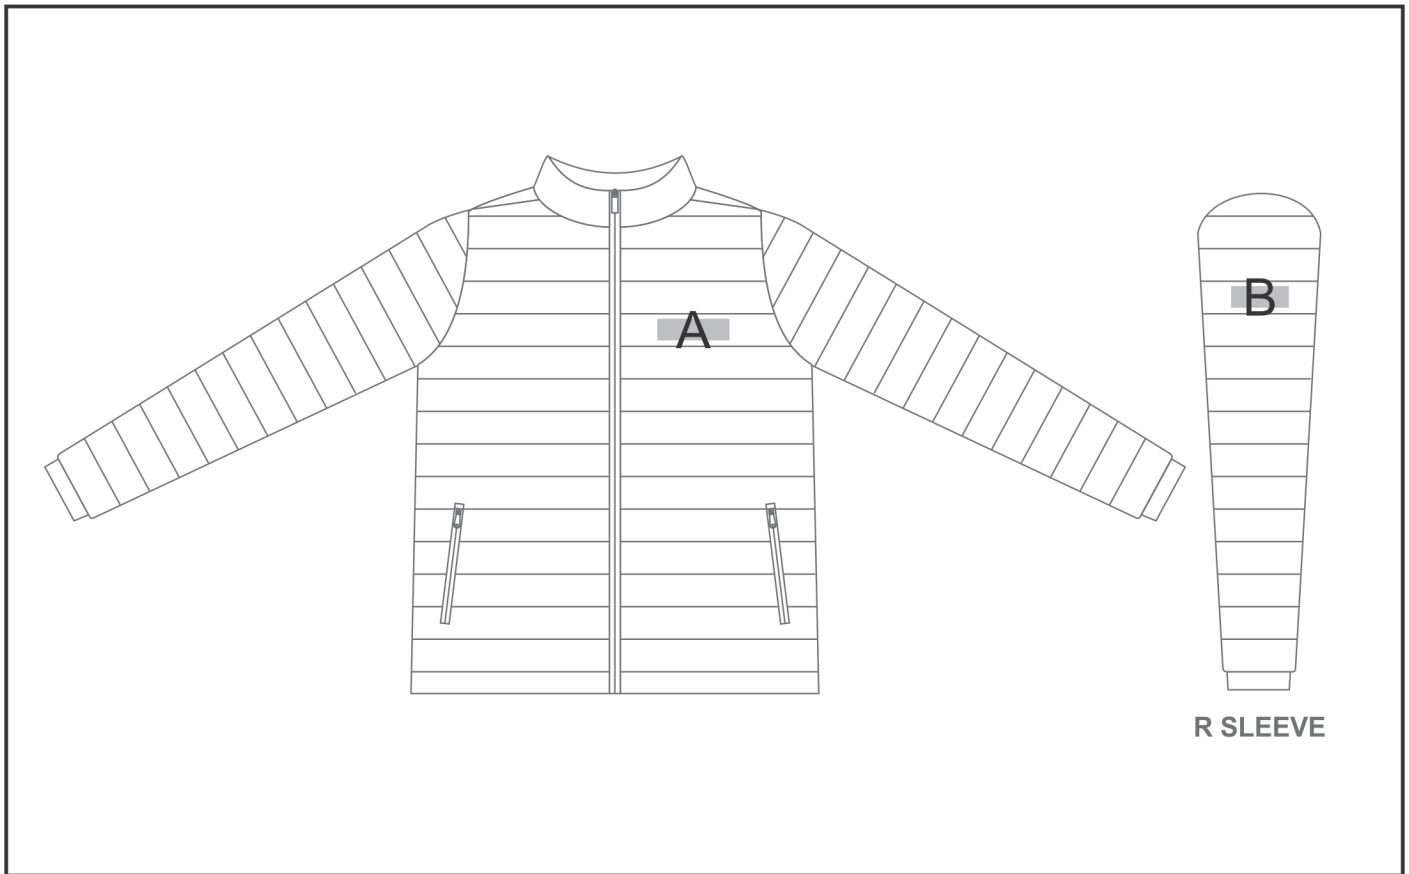

JC-AV-121-A

Mens Alex Varga Ascentia Jacket

Need to know:

- Includes 1-Position Embroidery (setup fees apply)
- **EMB Inclusive Parameters: Left/Right Chest or Back = 100mm x 100mm.**
- **EMB: No Branding on Right Chest & Back Due to No Access Zip.**

Branding Options:

Position A

1. Embroidery (EM-CLOTHING)
N/A
Size: 100mm wide x 30mm high

Position B

1. Embroidery (EM-CLOTHING)
N/A
Size: 80mm wide x 30mm high